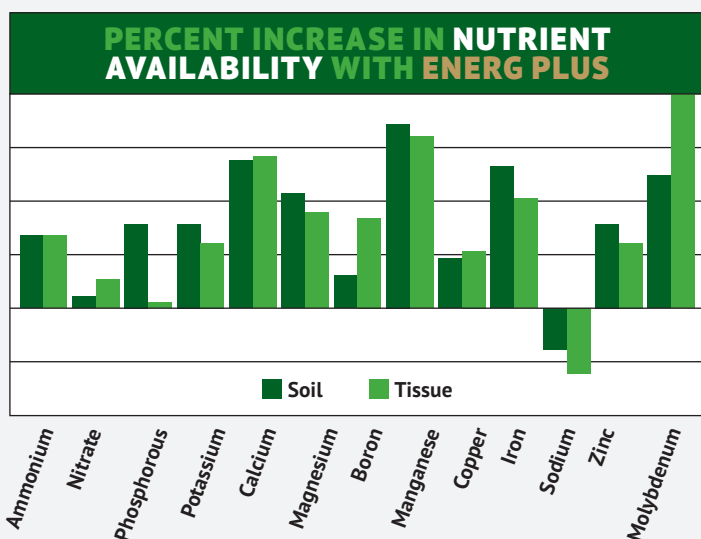

EnerG Plus

COMPANION TREATMENT TO *Kylem Plus* FUNGICIDE

*Applied In-Furrow
or Foliar on
All Crops*

**THE KEY TO UNLOCKING
NUTRIENTS IN YOUR SOIL**

WHY _____ ENERG PLUS:

- ✓ Increases **nutrient availability**
- ✓ Improves **microbial activity**
- ✓ Enhances germination, emergence and rapid root growth
- ✓ Triggers **natural plant defense mechanisms** to increase overall health
- ✓ Partnered with glyphosate, **overcomes tied-up nutrients**
- ✓ Increases **overall yield**

HOW TO APPLY

EnerG Plus can be mixed with herbicides, pesticides, fungicides and liquid fertilizers.

CROP	APPLICATION TIMING	RECOMMENDED RATE
CORN	Pre-Plant, In-Furrow, Foliar (<i>vegetative stages</i>), Foliar (<i>reproductive stages</i>), Post-Harvest for Residual Digestion	1-2 Applications: 24 oz/acre 3+ Applications: 16 oz/acre
SOYBEANS	Pre-Plant, In-Furrow, Foliar (<i>vegetative stages</i>), Foliar (<i>reproductive stages</i>)	1-2 Applications: 24 oz/acre 3+ Applications: 16 oz/acre
ALFALFA	6-10 days after each cutting	16 oz/acre

INCREASE IN YIELD WITH ENER G PLUS

CROP	APPROACH	KEY RESULTS
CORN	EnerG Plus applied twice at 24 oz/acre <i>Based on \$5/bu corn price</i>	Yield Avg Increase: +16 BPA ROI/acre Increase: +\$62.38
SOYBEANS	EnerG Plus applied twice at 24 oz/acre <i>Based on \$13/bu soybean price</i>	Yield Avg Increase: +7 BPA ROI/acre Increase: +\$73.38
ALFALFA	EnerG Plus applied once at 16 oz/acre <i>Based on \$200/ton alfalfa price</i>	Yield Avg Increase: +2.5 Ton/Acre ROI/acre Increase: +\$494.12