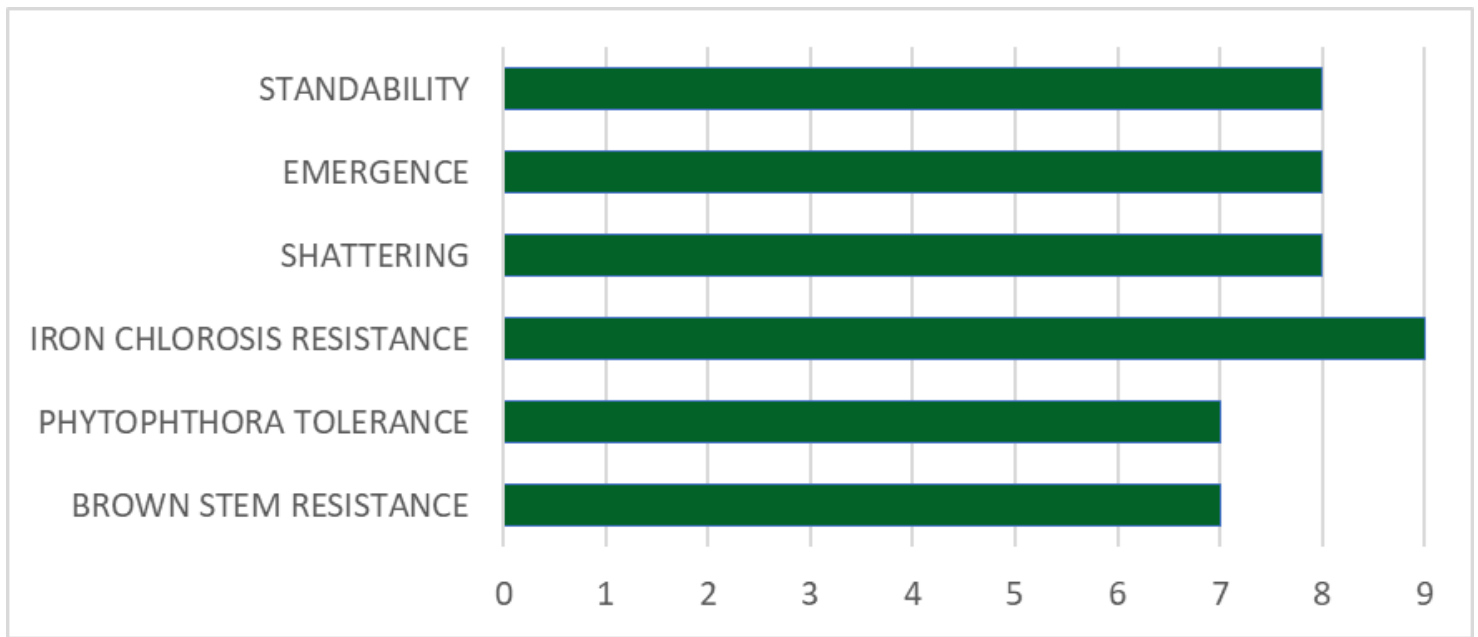

**2023-2024
CONVENTIONAL**

BEAN GUIDE

WWW.AGPERFORMANCE.COM

FEATURED SPECIALTY PRODUCTS

Kylem Plus

SYSTEMIC
FUNGICIDE

- OFFERS CORN DISEASE PROTECTION AGAINST FUSARIUM STALK ROT & MORE
- OFFERS SOYBEANS DISEASE PROTECTION AGAINST WHITE MOLD, SUDDEN DEATH & MORE
- IMPROVES EMERGENCE & EARLY GROWTH
- INCREASES ROOT MASS
- **60-DAY RESIDUAL**
- FULL SEASON PROTECTION WITH 2 APPLICATIONS
- MODE OF ACTION - PHOSPHITE
- EXCELLENT FALL STANDABILITY
- INCREASED OVERALL YIELD

EnerG Plus

BIOLOGICAL

- HELPS UNLOCK THE UNAVAILABLE NUTRIENTS IN YOUR SOIL
- FEEDS MICROBES
- INCREASES ROOT MASS & EMERGENCE
- TRIGGERS NATURAL DEFENSE SYSTEMS WITHIN THE PLANT TO INCREASE OVERALL PLANT HEALTH
- REDUCES SALT BUILDUP & CHEMICAL CARRYOVER
- HELPS OVERCOME NEGATIVE EFFECTS OF GLYPHOSATE