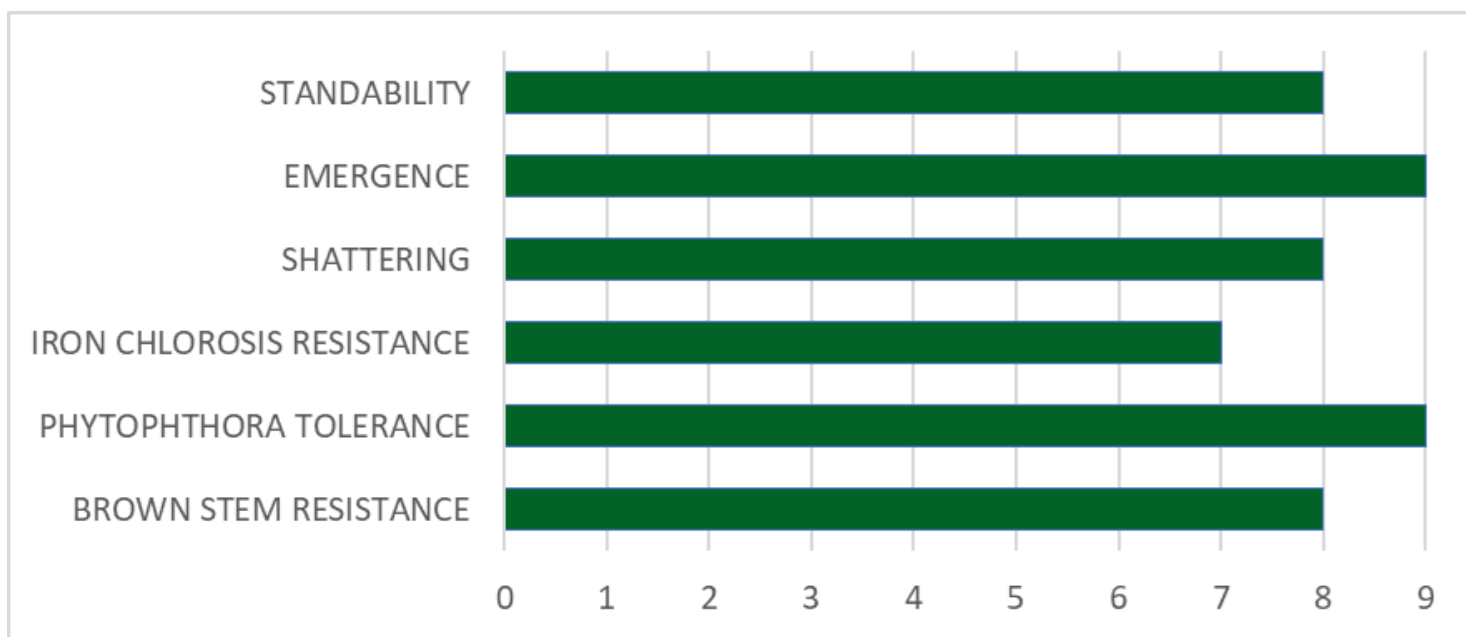

ABOUT THIS HYBRID

GREAT CYST AND PHYTHOPHTHORA PROTECTION

AVERAGE IDC SCORE

VERY COMPETITIVE FOR THIS MATURITY

MUST PLANT ON LOW pH SOILS

PLANTING & MANAGEMENT

RELATIVE MATURITY	1.3
PLANT TYPE	BUSHY
SEEDS/LB	2700
SEED PROTEIN	39.8%
OFFENSIVE/DEFENSIVE	BOTH
BEST CANOPY WIDTH	15" - 30"
PLANT SPACING	7.5" - 30"
PLANTING POPULATION	140,000 - 160,000

SOIL ADAPTABILITY

5	LIGHT SOILS CEC <10 / OM <1.5% LOW WATER-HOLDING CAPACITY, NON-IRRIGATED SAND, MARGINAL PRODUCTIVITY, DROUGHT PRONE
5	MEDIUM SOILS CEC 11-18 / OM 1.5-3.5% WELL DRAINED, SILT LOAM, HIGH PRODUCTIVITY
5	DARK SOILS CEC > 18 / OM >3.5% WELL DRAINED, DARK COLORED SOIL
4.5	POORLY DRAINED SOILS WITH POTENTIAL TO REMAIN SATURATED FOR PROLONGED PERIODS

5 = EXCELLENT 4 = VERY GOOD 3 = GOOD
2 = FAIR 1 = NOT RECOMMENDED