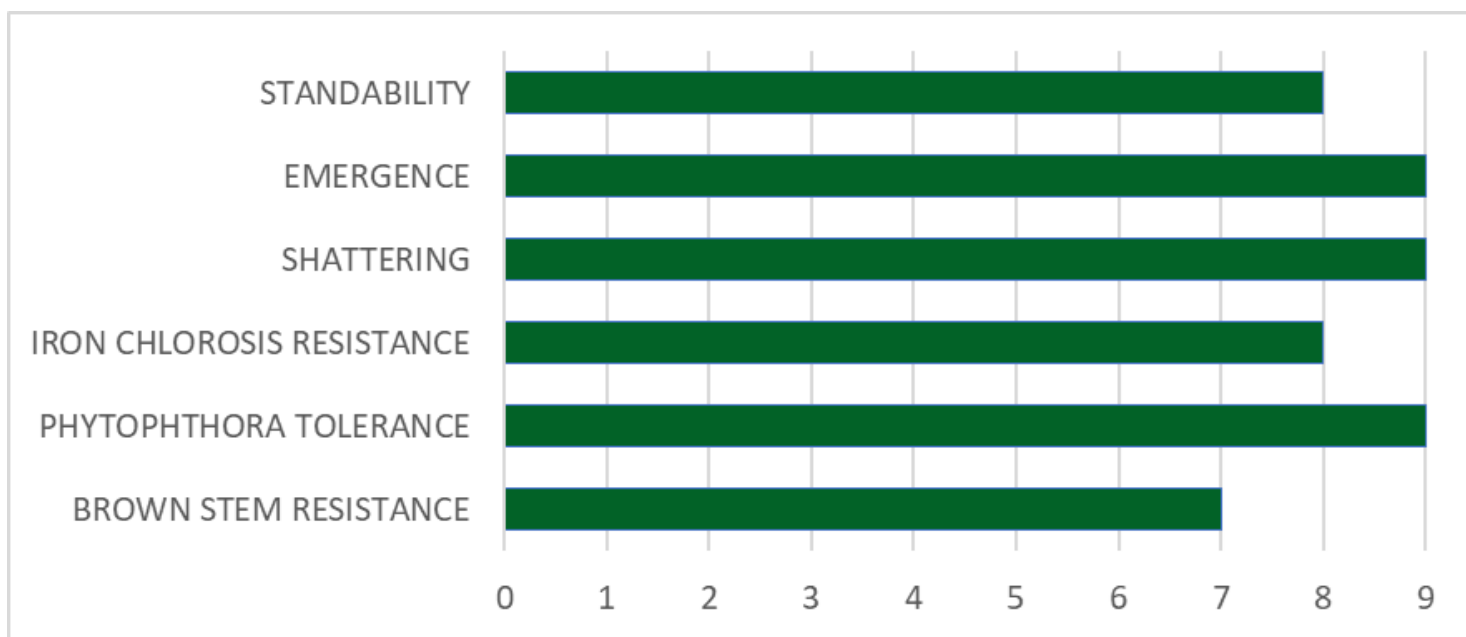

ABOUT THIS HYBRID

TREMENDOUS YIELD POTENTIAL

PERFORMS WELL IN ALL ROW WIDTHS

VERY GOOD DEFENSIVE PACKAGE

PLANTING & MANAGEMENT

RELATIVE MATURITY	2.4
PLANT TYPE	BUSHY
SEEDS/LB	2800
SEED PROTEIN	40%
OFFENSIVE/DEFENSIVE	BOTH
BEST CANOPY WIDTH	15" - 30"
PLANT SPACING	15" - 30"
PLANTING POPULATION	140,000 - 160,000

SOIL ADAPTABILITY

4	LIGHT SOILS CEC <10 / OM <1.5% LOW WATER-HOLDING CAPACITY, NON-IRRIGATED SAND, MARGINAL PRODUCTIVITY, DROUGHT PRONE
5	MEDIUM SOILS CEC 11-18 / OM 1.5-3.5% WELL DRAINED, SILT LOAM, HIGH PRODUCTIVITY
5	DARK SOILS CEC > 18 / OM >3.5% WELL DRAINED, DARK COLORED SOIL
4.5	POORLY DRAINED SOILS WITH POTENTIAL TO REMAIN SATURATED FOR PROLONGED PERIODS

5 = EXCELLENT 4 = VERY GOOD 3 = GOOD
2 = FAIR 1 = NOT RECOMMENDED