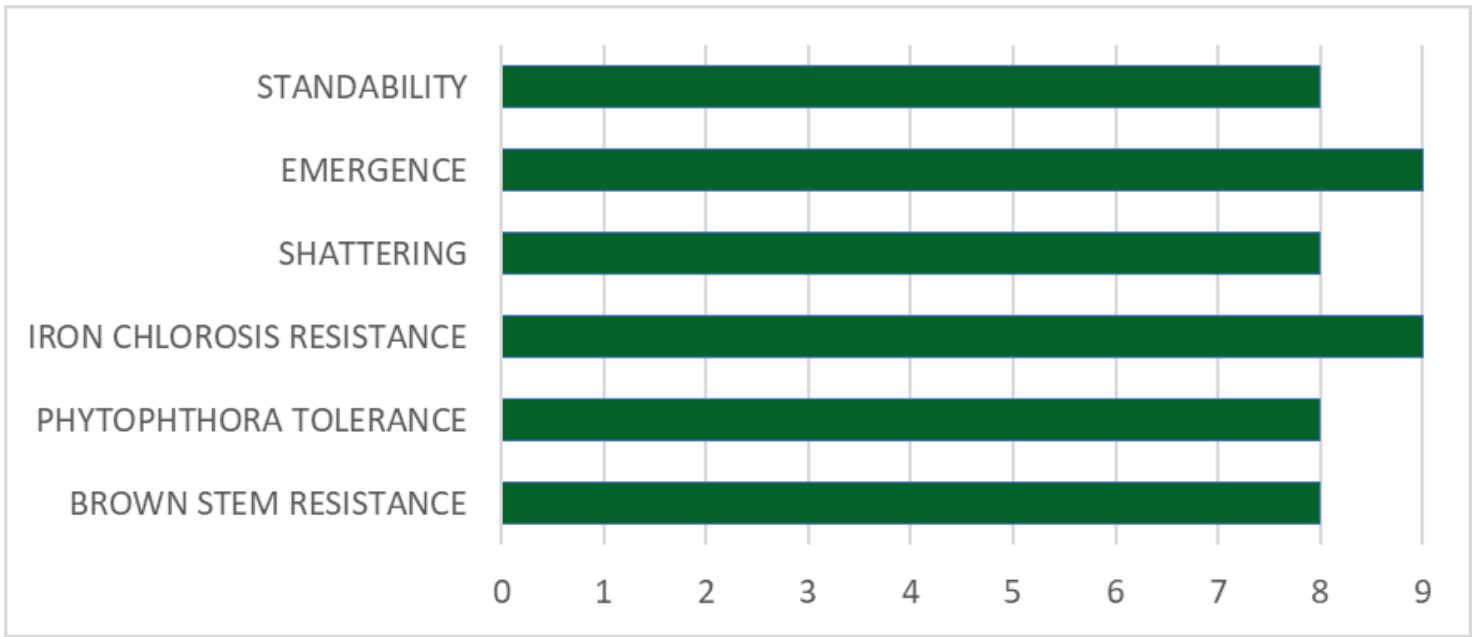

ABOUT THIS HYBRID

TOP END YIELD FOR THIS MATURITY

GOOD IDC & SCN SCORES

GOOD PHYTHOPHTHORA FIELD TOLERANCE

PLANTING & MANAGEMENT

RELATIVE MATURITY	2.5
PLANT TYPE	BUSHY
SEEDS/LB	2800
SEED PROTEIN	40%
OFFENSIVE/DEFENSIVE	BOTH
BEST CANOPY WIDTH	15" - 30"
PLANT SPACING	15" - 30"
PLANTING POPULATION	140,000 - 160,000

SOIL ADAPTABILITY

4	LIGHT SOILS CEC <10 / OM <1.5% LOW WATER-HOLDING CAPACITY, NON-IRRIGATED SAND, MARGINAL PRODUCTIVITY, DROUGHT PRONE
5	MEDIUM SOILS CEC 11-18 / OM 1.5-3.5% WELL DRAINED, SILT LOAM, HIGH PRODUCTIVITY
5	DARK SOILS CEC > 18 / OM >3.5% WELL DRAINED, DARK COLORED SOIL
4.5	POORLY DRAINED SOILS WITH POTENTIAL TO REMAIN SATURATED FOR PROLONGED PERIODS

5 = EXCELLENT 4 = VERY GOOD 3 = GOOD
2 = FAIR 1 = NOT RECOMMENDED