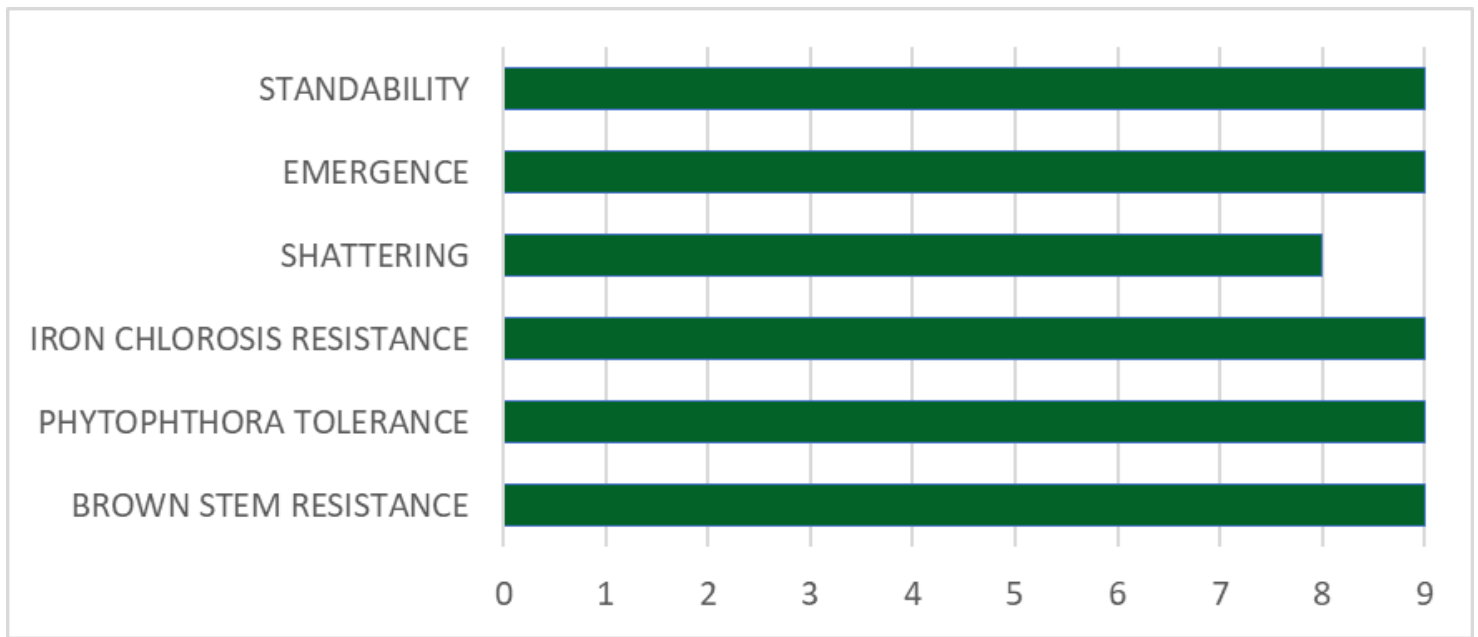

ABOUT THIS HYBRID

TOP YIELDS FOR ITS MATURITY

TOP IDC SCORE AMONG ALL VARIETIES

GOOD PHYTHOPHTHORA, SCN, AND BSR SCORES

PLANTING & MANAGEMENT

RELATIVE MATURITY	1.6
PLANT TYPE	BUSHY
SEEDS/LB	2700
SEED PROTEIN	N/A
OFFENSIVE/DEFENSIVE	BOTH
BEST CANOPY WIDTH	15" - 30"
PLANT SPACING	15" - 30"
PLANTING POPULATION	140,000 - 160,000

SOIL ADAPTABILITY

5	LIGHT SOILS CEC <10 / OM <1.5% LOW WATER-HOLDING CAPACITY, NON-IRRIGATED SAND, MARGINAL PRODUCTIVITY, DROUGHT PRONE
5	MEDIUM SOILS CEC 11-18 / OM 1.5-3.5% WELL DRAINED, SILT LOAM, HIGH PRODUCTIVITY
5	DARK SOILS CEC > 18 / OM >3.5% WELL DRAINED, DARK COLORED SOIL
5	POORLY DRAINED SOILS WITH POTENTIAL TO REMAIN SATURATED FOR PROLONGED PERIODS

5 = EXCELLENT 4 = VERY GOOD 3 = GOOD
2 = FAIR 1 = NOT RECOMMENDED